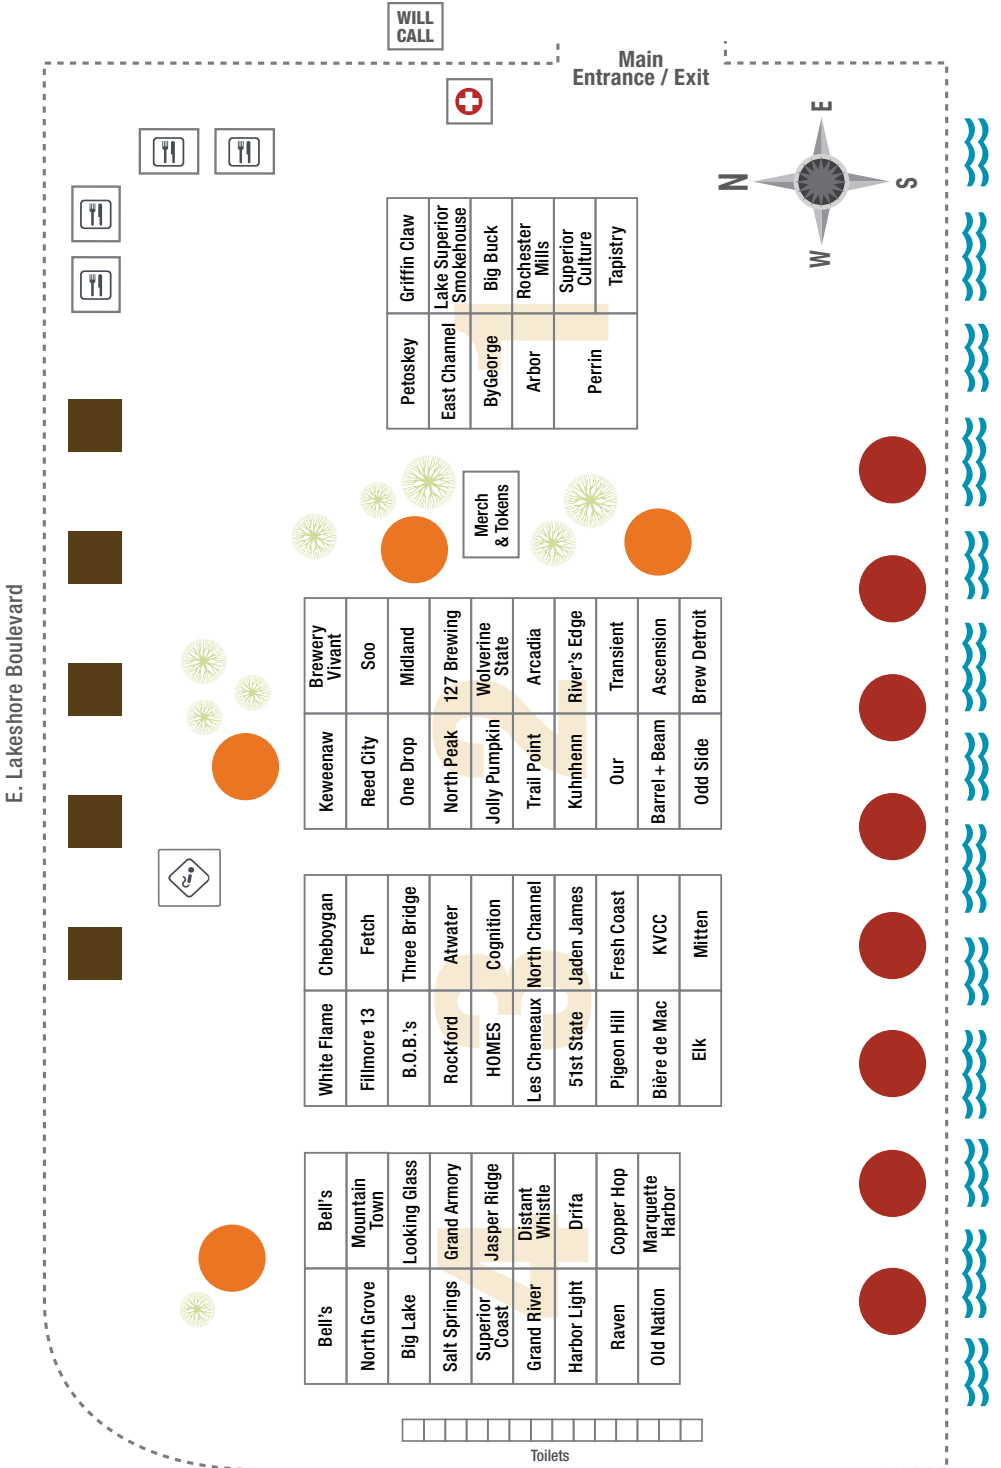

MICHIGAN BREWERS GUILD
Supporting MI Breweries ~ Promoting MI Beer

12th ANNUAL

U.P. FALL BEER FESTIVAL

SEPTEMBER 11, 2021
1:00 – 6:00 p.m.

Mattson Lower Harbor Park • Marquette, MI

Featuring hundreds of fresh,
local beers from many
of Michigan's finest breweries.

 facebook.com/michiganbrewersguild

 instagram.com/mibrewers

 [youtube](https://youtube.com/mibrewers)

#UPFBF #MiBeer

EVENT MAP

- First Aid
- Food
- Entertainment Stage
- Lake Superior

TO THE NORTH

- Aberrant
- Four Leaf
- Pike 51
- Thornapple
- MiddleCoast

BEER AND TOKENS

We are very proud to offer a diverse selection of Michigan-made beer. Tables are organized by brewery inside the beer tents. Look for brewery personnel if you need help selecting your next beer. You can exchange one (1) token for a 3 oz. pour and two (2) tokens for a 6 oz. pour. Additional tokens are available for purchase at the Guild's merchandise and token tent.

SCHEDULE OF EVENTS

12:00 p.m. Enthusiast Members and
VIP Early Entry

1:00 p.m. General Admission

3:30 p.m. Welcome Toast and
Michigan Beer Fight Song

6:00 p.m. Taps Close

Entertainment

Superior Pipes & Drums and WhoDat Brass will be roaming the festival.